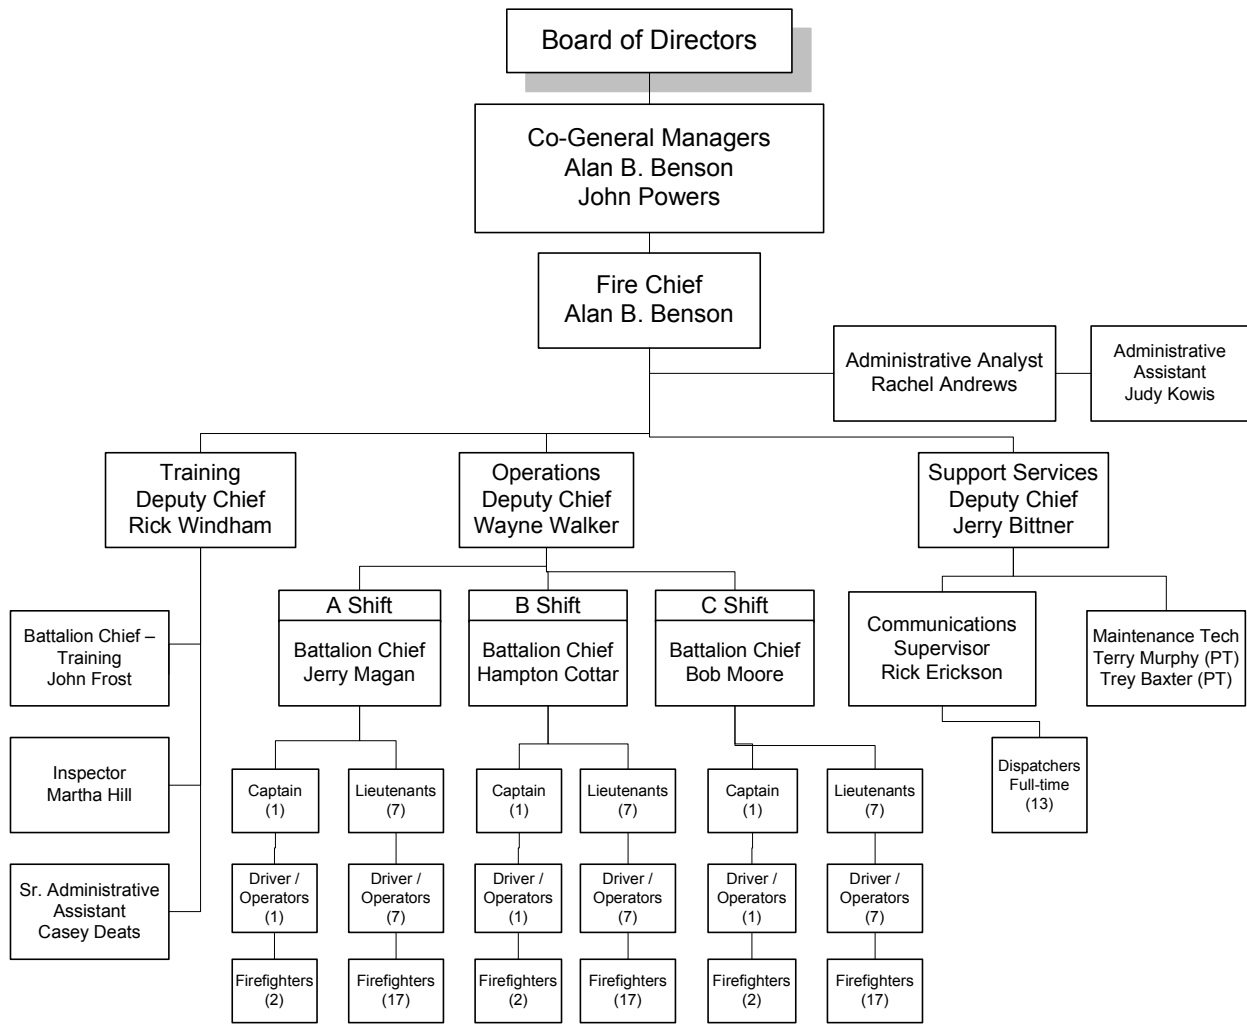

The Woodlands Fire Department Operational Guidelines

A-02 - CHAIN OF COMMAND

The Woodlands Fire Department

Effective August 2, 2009

132 full-time equivalent positions
133 employees

Created 07/11/2001
Revised 08/20/2009
Reviewed 08/20/2009